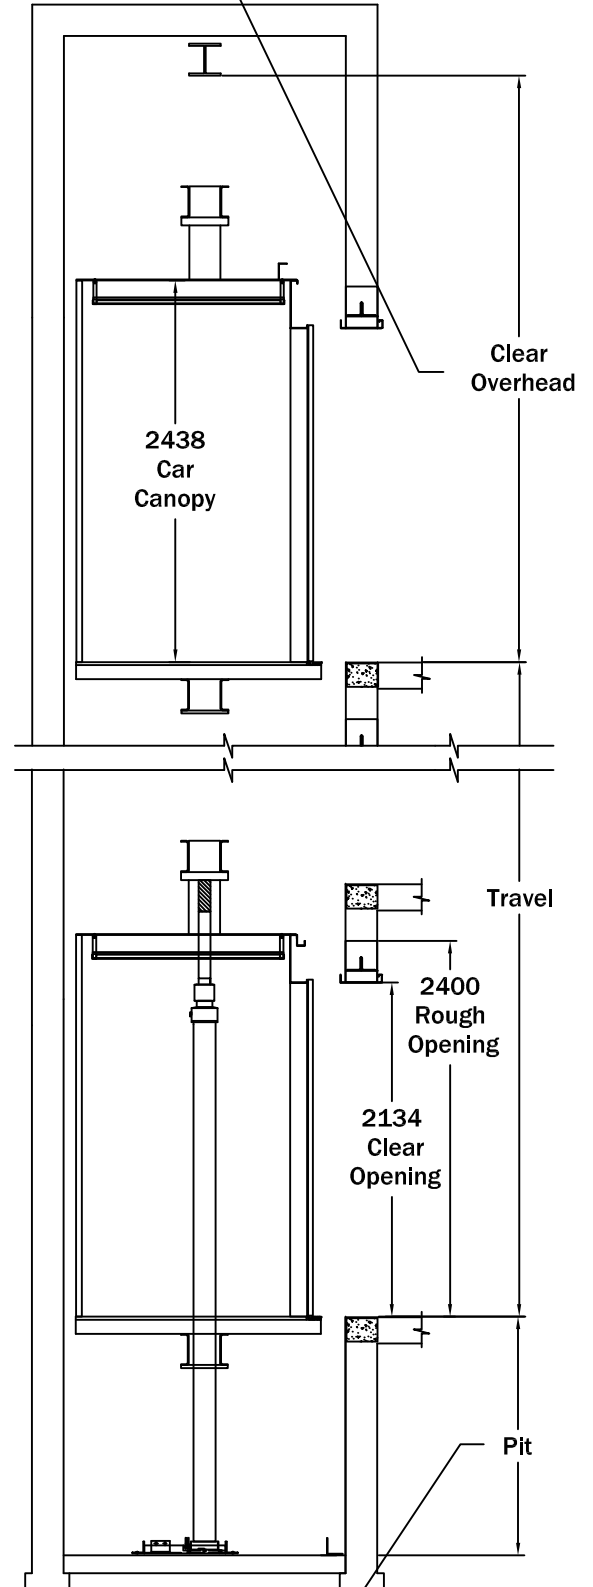

4100mm OVERHEAD - UP TO 6500mm TRAVEL
4400mm OVERHEAD - 6501mm TO 7700mm TRAVEL

Left Hand Opening Shown
Right Hand Opposite

Centre Opening

1525mm PIT - UP TO 6500mm TRAVEL
1829mm PIT - 6501mm TO 7700mm TRAVEL

Standard Available Sizes

Capacity (kg)	W (mm)	D (mm)	D* (mm)	IW (mm)	ID (mm)	O (mm)	RO (mm)
910	2334	1800	-	1726	1300	914	1675
1134	2640	1800	-	2032	1300	1067	1675
1365	2640	1906	-	2032	1406	1067	1675
1587	2674	2110	-	2032	1610	1067	1675

- For Seismic Zones 2 or Greater, Consult Delta Elevator for Increased Dimension "W"
- Clear Overhead Based Upon 2438mm Car Canopy
- For Car Canopy Height Increase Add Equal Height to Clear Overhead
- With Travel Greater than 7700mm, Consult Delta Elevator Regarding Design Options