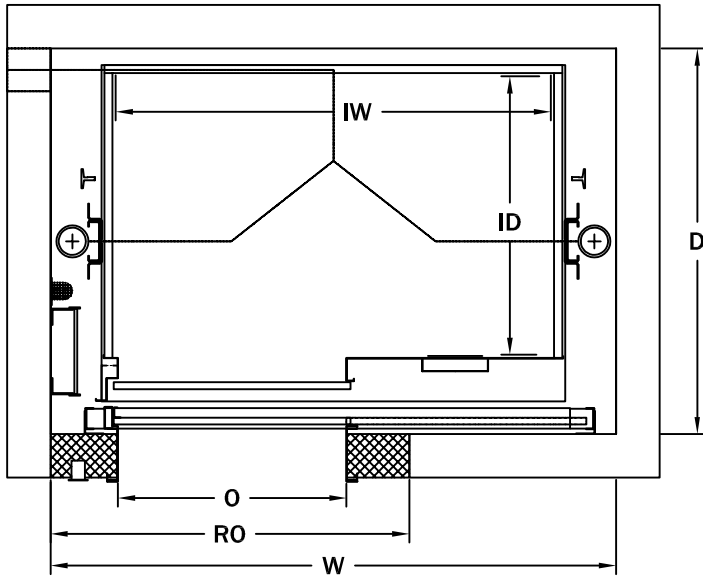

4100mm OVERHEAD - UP TO 6500mm TRAVEL
4400mm OVERHEAD - 6501mm TO 7700mm TRAVEL

Left Hand Opening Shown
Right Hand Opposite

Centre Opening

1525mm PIT - UP TO 6500mm TRAVEL
1829mm PIT - 6501mm TO 7700mm TRAVEL

Standard Available Sizes

Capacity (kg)	W (mm)	D (mm)	D* (mm)	IW (mm)	ID (mm)	O (mm)	RO (mm)
910	2334	1800	-	1726	1300	914	1675
1134	2640	1800	-	2032	1300	1067	1675
1365	2640	1906	-	2032	1406	1067	1675
1587	2674	2110	-	2032	1610	1067	1675

- For Seismic Zones 2 or Greater, Consult Delta Elevator for Increased Dimension "W"
- Clear Overhead Based Upon 2438mm Car Canopy
- For Car Canopy Height Increase Add Equal Height to Clear Overhead
- With Travel Greater than 7700mm, Consult Delta Elevator Regarding Design Options