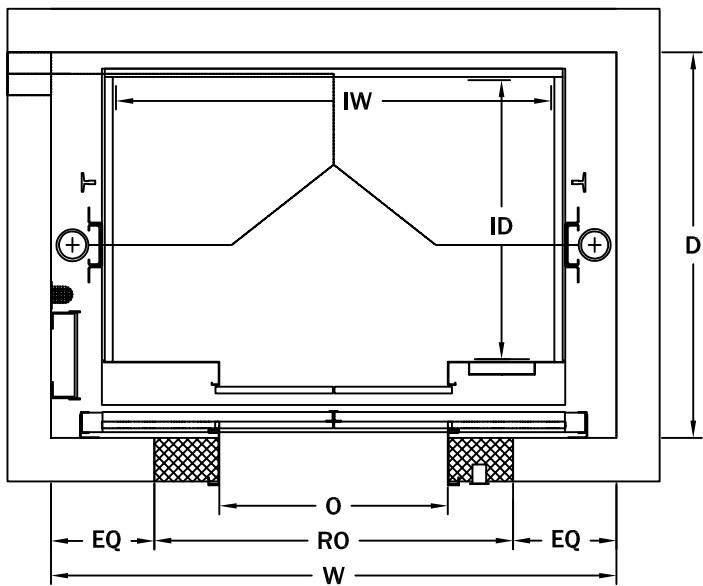

4100mm OVERHEAD - UP TO 6500mm TRAVEL
4400mm OVERHEAD - 6501mm TO 7700mm TRAVEL

Left Hand Opening Shown
Right Hand Opposite

Centre Opening

1525mm PIT - UP TO 6500mm TRAVEL
1829mm PIT - 6501mm TO 7700mm TRAVEL

Standard Available Sizes

Capacity (kg)	W (mm)	D (mm)	D* (mm)	IW (mm)	ID (mm)	O (mm)	RO (mm)
910	2334	1800	-	1726	1300	914	1675
1134	2640	1800	-	2032	1300	1067	1675
1365	2640	1906	-	2032	1406	1067	1675
1587	2674	2110	-	2032	1610	1067	1675

- For Seismic Zones 2 or Greater, Consult Delta Elevator for Increased Dimension "W"
- Clear Overhead Based Upon 2438mm Car Canopy
- For Car Canopy Height Increase Add Equal Height to Clear Overhead
- With Travel Greater than 7700mm, Consult Delta Elevator Regarding Design Options